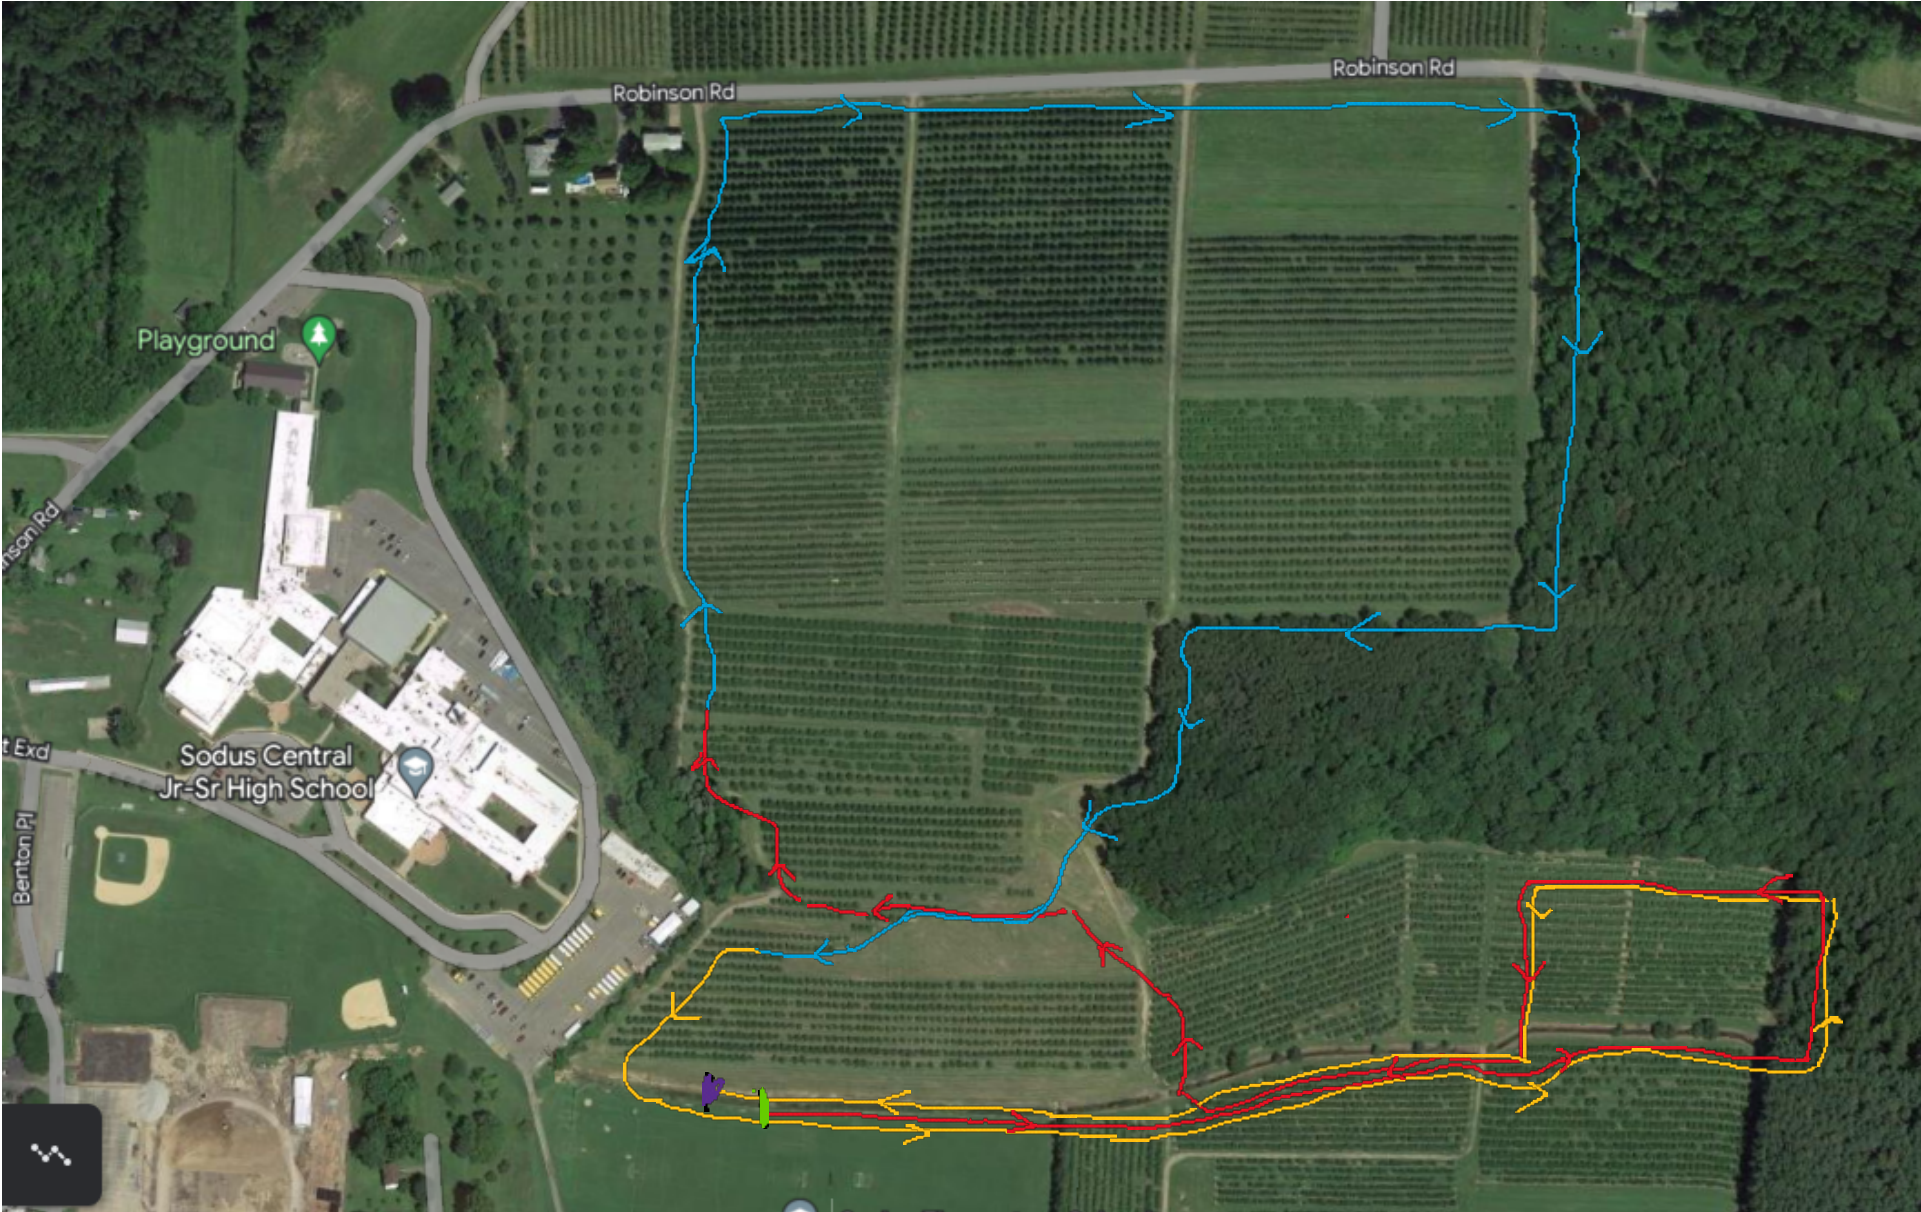

Sodus Varsity Map 3.0

Finish Line

Mile 1

Start Line

Mile 2

Mile 3